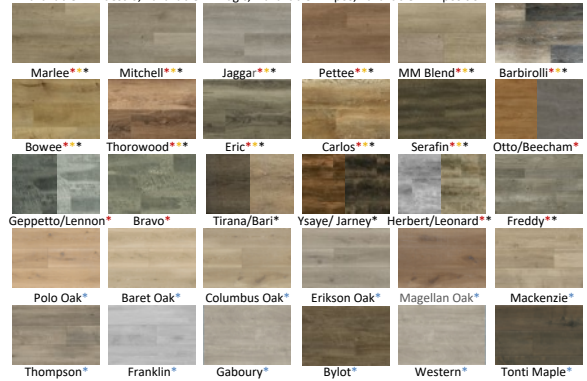

Series	Maestro/Maestro Plus	Magic/Magic Plus	Epos	Expo Reg/Expo WR/Expo Max
Construction	1.5mm Vinyl/4mm WPC with 1.5mm Premium Cork Backing	4mm SPC with 1mm Eco IXPE Backing	LVT Virgin PVC	12mm Laminate HDF core
Size	7mm thick x 6-12" wide 2'-5' long	5mm thick x 7"-9" wide 4'-5' long	2.5mm thick x 6-9½" wide 4' long	12mm thick x 7¼"-9¾" wide 4'-7'2½" long
Wearlayer	Commercial 12mil Wearlayer	Commercial 12mil Wearlayer	Commercial 20mil Wearlayer	Scratch Resistance Wearlayer
Installation	Click *Hides Minor Subfloor Flaws	Click *Hides Minor Subfloor Flaws	Glue Down *See installation instruction	Droplock/5G click(Expo Max) *See installation instruction
Stability	Resists water without damage to flooring No T mold until 40' Stable in lab to 65°C	Resists water without damage to flooring No T mold until 50' Stable in lab to 80°C	Resists water without damage to flooring N/A Stable to 40°C	Resists water without damage to flooring (ExpoWR & ExpoMax) No T mold until 42'/36'(ExpoMax) Stable to 36°C
Radiant Heat	OK with approved/properly functioning systems	OK with approved/properly functioning systems	OK with approved/properly functioning systems	OK with approved/properly functioning systems
Warmth Sound Comfort	Superior Warmth, Comfort & Sound Reduction(Air in WPC Core), Vinyl top & Cork Backing	Additional Comfort and Sound reduction with SPC core and Eco IXPE underlay	PVC for warmth and comfort	3mm IXPE underlay required for further comfort and sound reduction
Environment	Phthalate Free No Formaldehyde Floor Score	Phthalate Free No Formaldehyde Floor Score	Phthalate Free No Formaldehyde Floor Score	Phthalate Free CARB 2 compliant (Expo WR & Expo Max) E1 Rated(Expo Reg) Floor Score(Expo WR & Expo Max)
Special Features	SUPERIOR WARMTH, COMFORT and SOUND REDUCTION	OK 3 seasons SUNROOMS/COTTAGES with 4th season unheated Builder Budget Valued	Heavy commercial rated Commercial Project Valued	Registered embossed Premium Laminate